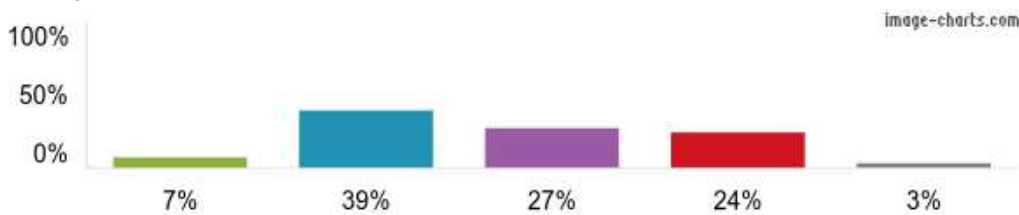

2. My child feels safe at this school.

Figures based on 361 responses up to 29-02-2024