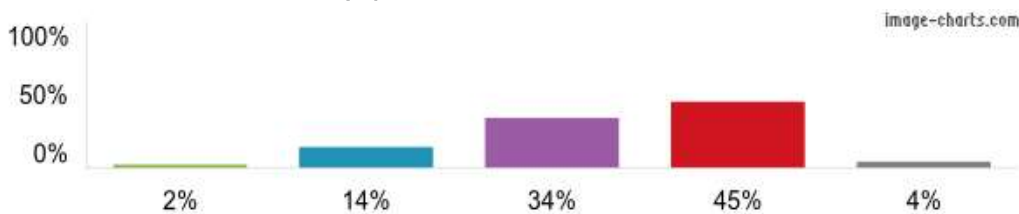

3. The school makes sure its pupils are well behaved.

Figures based on 361 responses up to 29-02-2024

Key to results

- Strongly agree
- Agree
- Disagree
- Strongly disagree
- Don't know