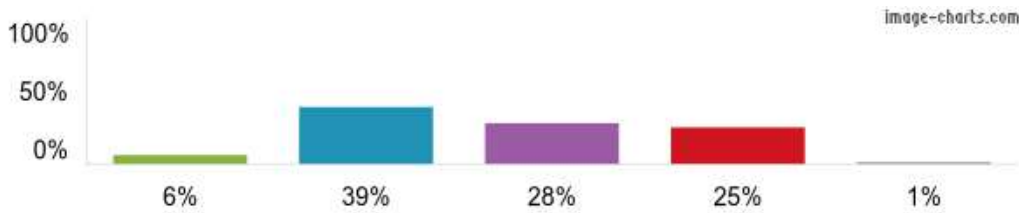

Children on roll: **1111**
 Responses for this school: **361**
 Responses for year: **2023/24**
[View inspection reports](#)

1. My child is happy at this school.

Figures based on 361 responses up to 29-02-2024