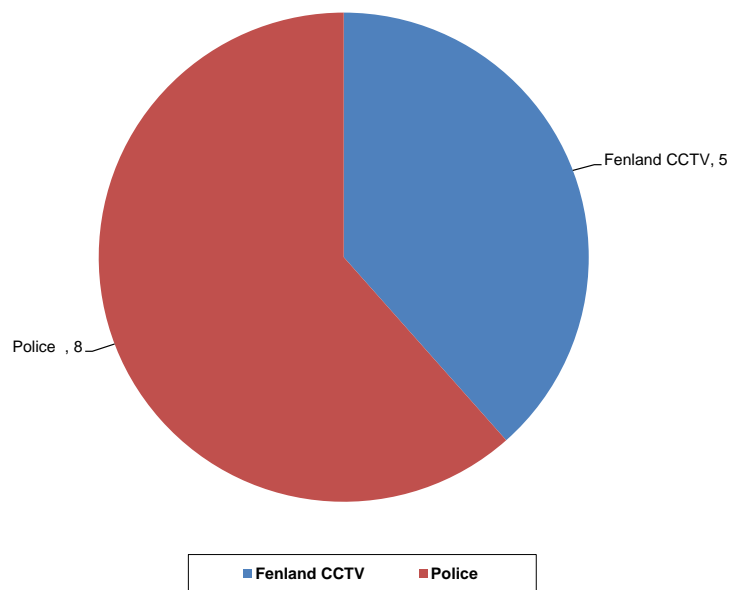

Whittlesey Town Council CCTV update July 2022

Number of Incidents and Arrests for Whittlesey From May – July 2022

Incidents by Call Source for Whittlesey for July

Data Chart of Performance Figures for previous three months

	May	June	July	Total
Total Incidents Recorded (Whittlesey only)	3	2	13	18
Arrests / Fixed Penalty Notices (Whittlesey only)	0	0	2	2
CCTV Patrols Completed (All Towns)	381	354	365	1100

The above data is based upon incidents and arrests recorded by Safer Fenland CCTV and data supplied by Cambridgeshire Constabulary, to provide the most accurate figures possible at the time of publishing.