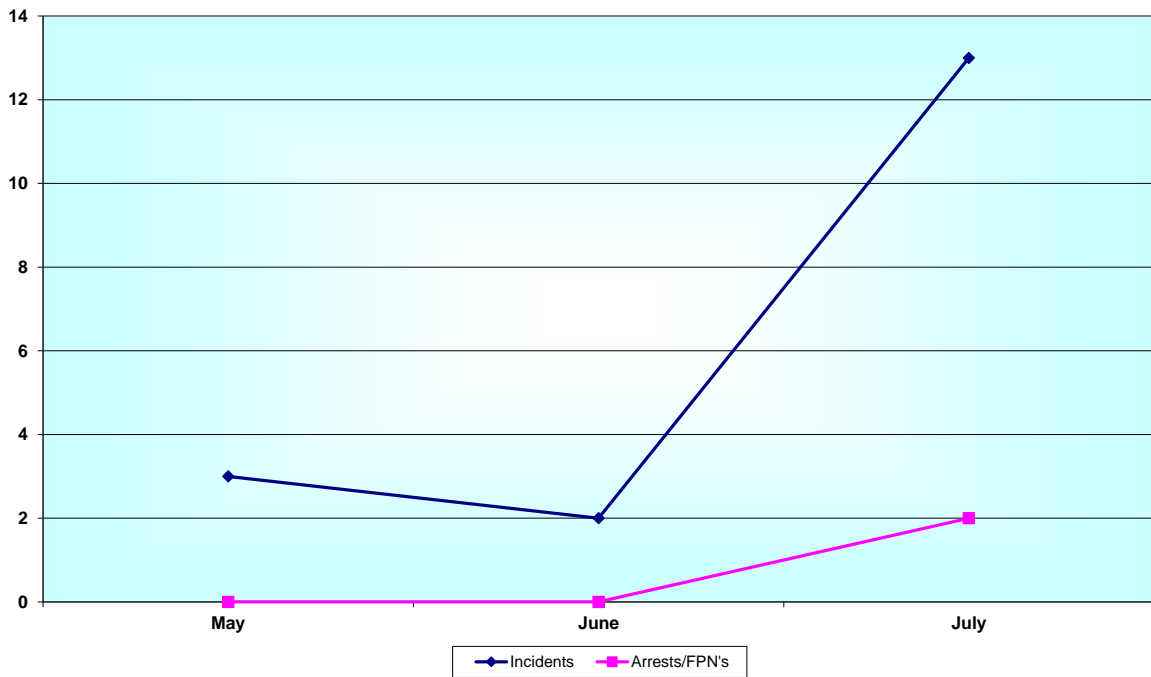

Whittlesey Town Council CCTV update July 2022

Number of Incidents and Arrests for Whittlesey From May – July 2022

Incidents by Call Source for Whittlesey for July

Data Chart of Performance Figures for previous three months

	May	June	July	Total
Total Incidents Recorded (Whittlesey only)	3	2	13	18
Arrests / Fixed Penalty Notices (Whittlesey only)	0	0	2	2
CCTV Patrols Completed (All Towns)	381	354	365	1100

The above data is based upon incidents and arrests recorded by Safer Fenland CCTV and data supplied by Cambridgeshire Constabulary, to provide the most accurate figures possible at the time of publishing.